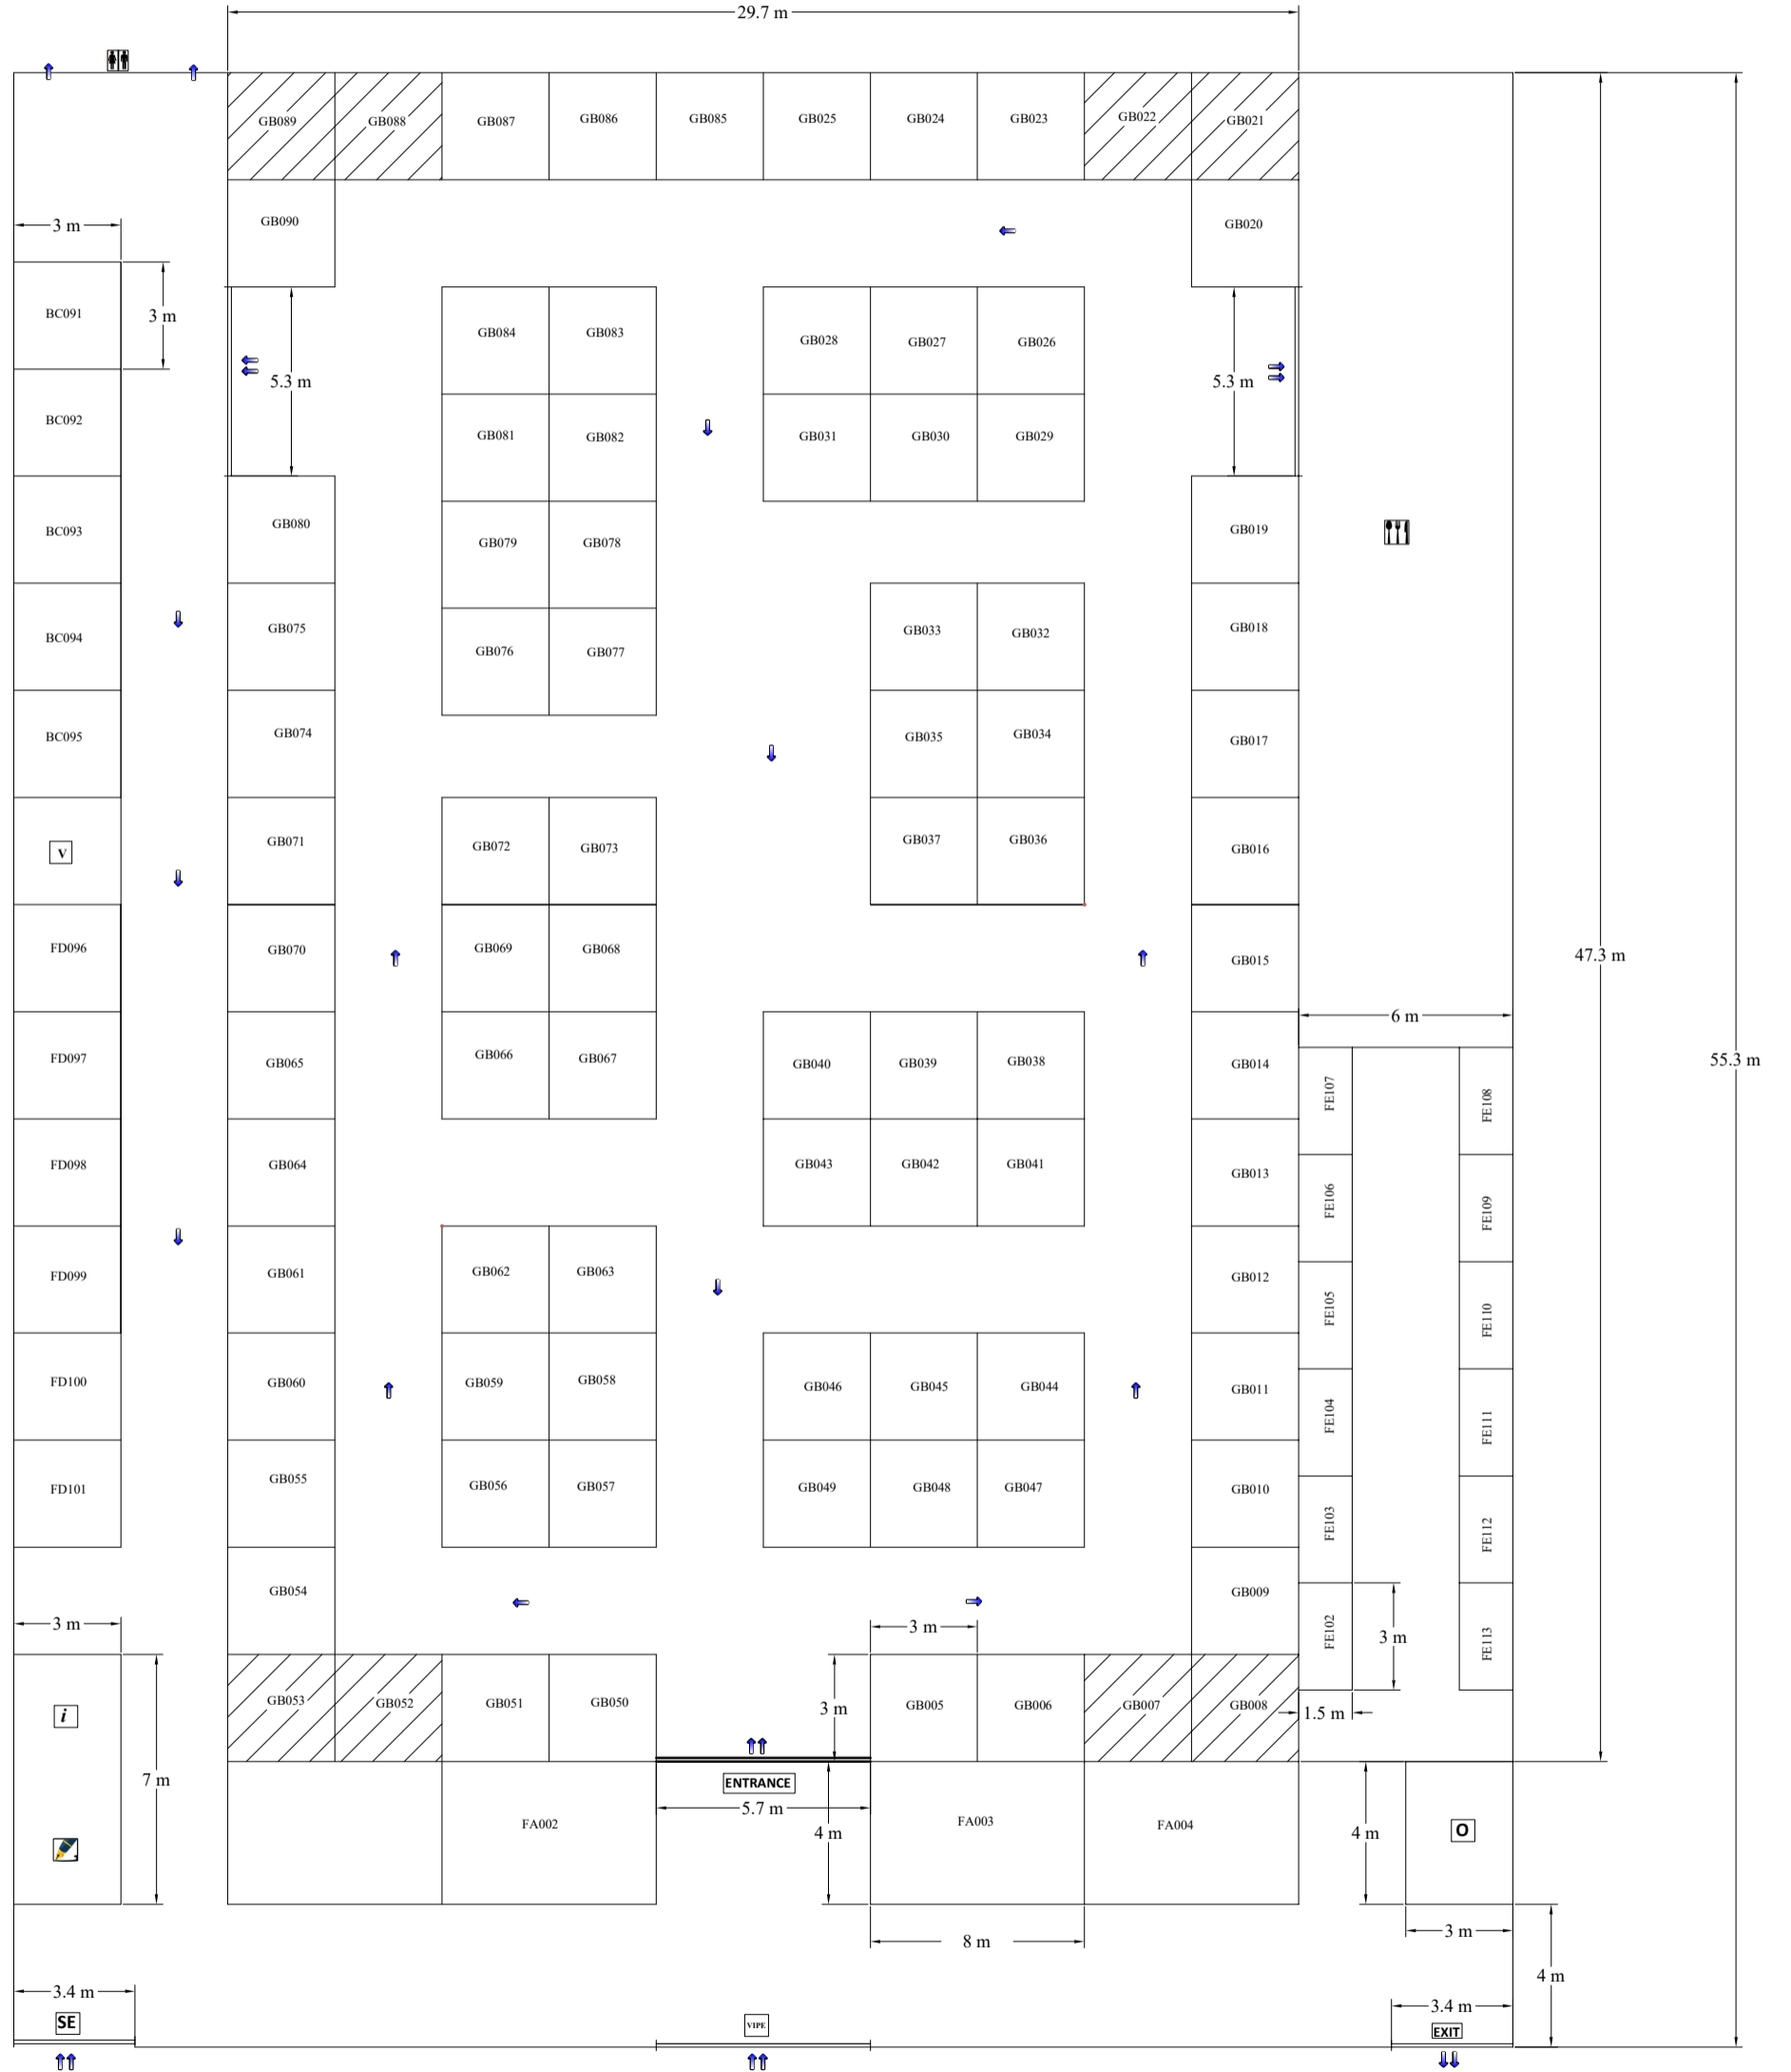

# Ratnapura International Gem & Jewellery Show

29th/ 30th June to 1st of July 2024 - Grand Silver Ray, Sri Lanka.

## FLOOR PLAN

	- VIP Entrance		- Fine Gems & Jewellery Pavilion
	- Side Entrance		- Gem/ Jewellery/ Laboratories & Institute Pavilion
	- Registration		- Tools & Equipment Pavilion
	- Information		- Value Addition (Gem & Jewellery) Pavilion
	- Event Organizer		- SME Pavilion
	- Cafeteria (seated)		
	- Rest Room		
	- Viewing Room		